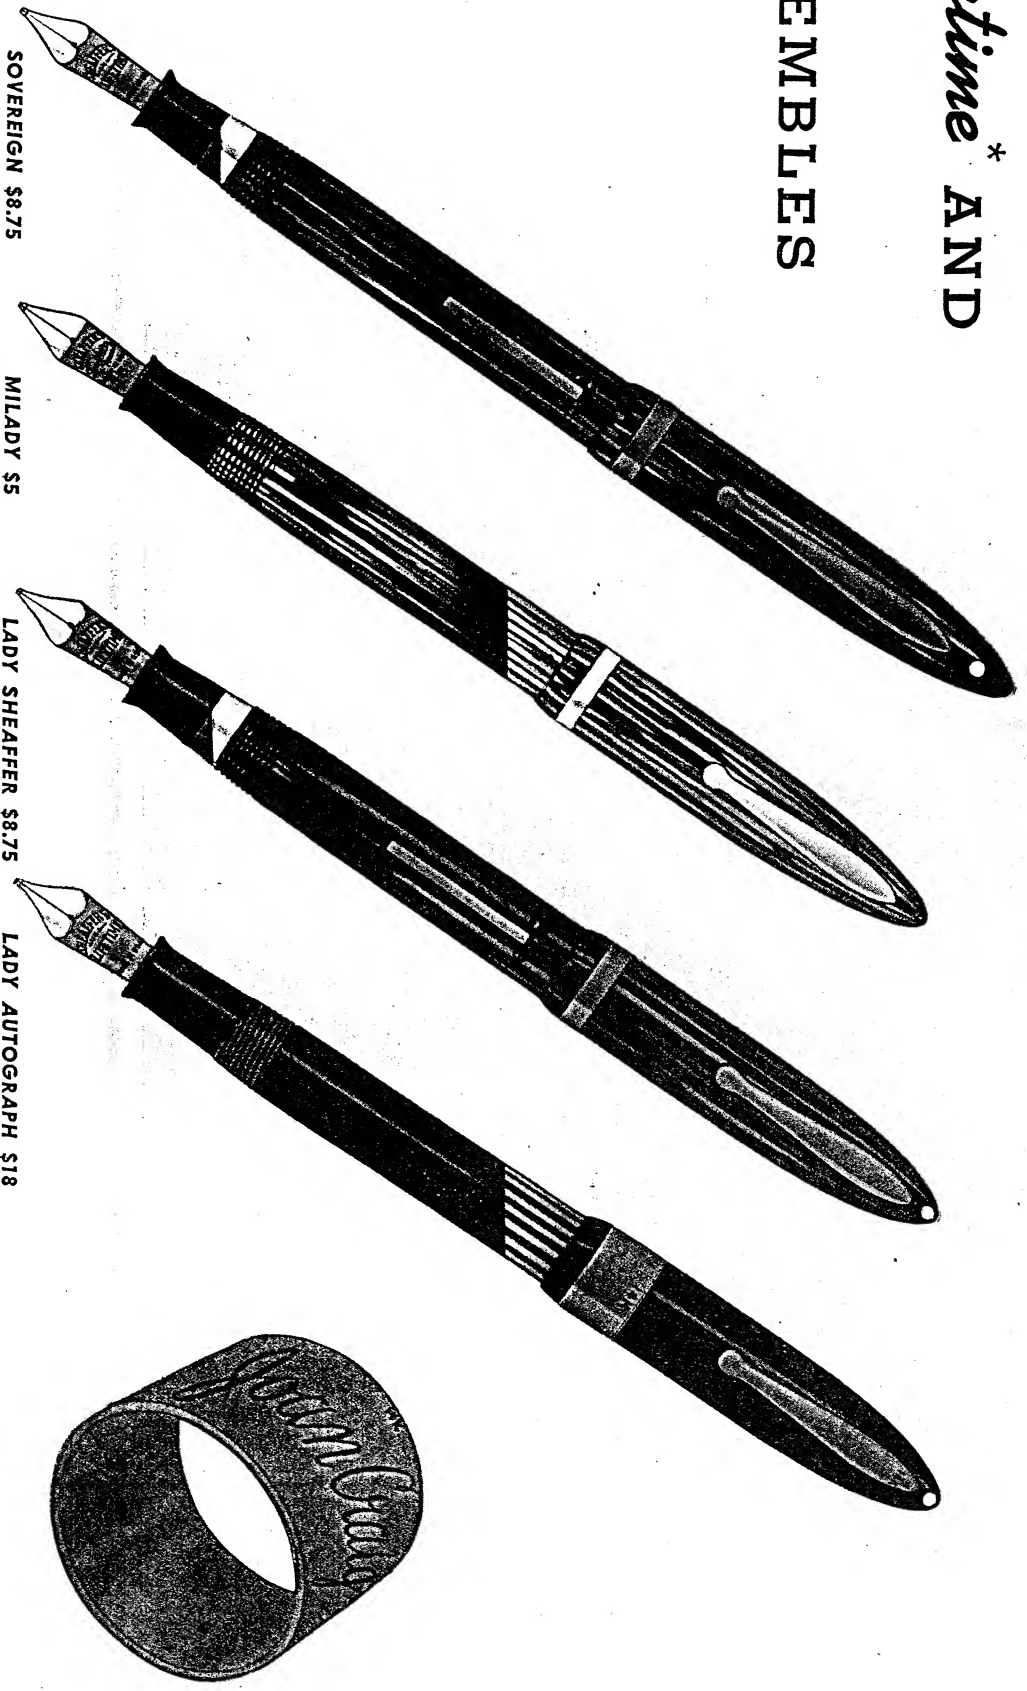

Lifetime* AND

ENSEMBLES

SOVEREIGN $8.75

MILADY $5

LADY SHEAFFER $8.75

LADY AUTOGRAPH $18

SOVEREIGN

Lifetime Feathertouch

List $8.75	List $4.00
Pen Code	Pencil Code

Color

Black	DOBAC	BALCO
Golden Brown	KABII	KADUB
Grey Pearl	HEPKA	RISIA
Marine Green	EBUTI	EFEFC
Carmine	ABCUI	ABEMC

One-Stroke Vacuum

Black	DOBAG	BALCO
Golden Brown	KABOM	KADUB
Grey Pearl	RENYI	RISIA
Marine Green	EGEVI	EFEFC
Carmine	ABCYI	ABEMC

MILADY

Lifetime Feathertouch

List $5.00	List $3.50
Pen Code	Pencil Code

Color

Black	LADGU	LADMU
(Chrome Trim)	EBACE	EBAHY
Golden Brown	KACIT	KAFAR
Grey Pearl	REFSA	RIPNU
Marine Green	EGIPM	EFOZH
Carmine	ABDUN	ABEND

One-Stroke Vacuum

Black	LADIE	LADMU
Golden Brown	KACOC	KAFAR
Grey Pearl	RENTY	RIPNU
Marine Green	ECONR	EFOZH
Carmine	ADDYF	ABEND

LADY SHEAFFER

Lifetime Feathertouch

List $8.75	List $3.50
Pen Code	Pencil Code

Color

Black	LADAB	LADMU
(Chrome Trim)	ERAFO	EBAHY
Golden Brown	KABKO	KAFAR
Grey Pearl	REMPU	RIPNU
Marine Green	ECASK	EFOZH
Carmine	ABDAB	ABEND

One-Stroke Vacuum

Black	LADDI	LADMU
Golden Brown	KABIN	KAFAR
Grey Pearl	REKRO	RIPNU
Marine Green	EENAL	EFOZH
Carmine	ABDEC	ABEND

LADY AUTOGRAPH

Lifetime Feathertouch

List $18.00	List $12.00
Pen Code	Pencil Code

Color

Black	KAFYX	BAPLI
One-Stroke Vacuum		
Black	CADIB	BAPLI

HER SIGNATURE IN FACSIMILE

The wide band on the Lady Autograph pen and pencil is genuine 14K gold. On it, expert craftsmen can hand-engrave her signature exactly as she writes it. The price includes the engraving. Given in ageless gold, the signature makes of the Autograph pen an heirloom possession to be handed from generation to generation. What finer gift for the bride or the mother?

*Trade Mark Registered U. S. Patent Office.